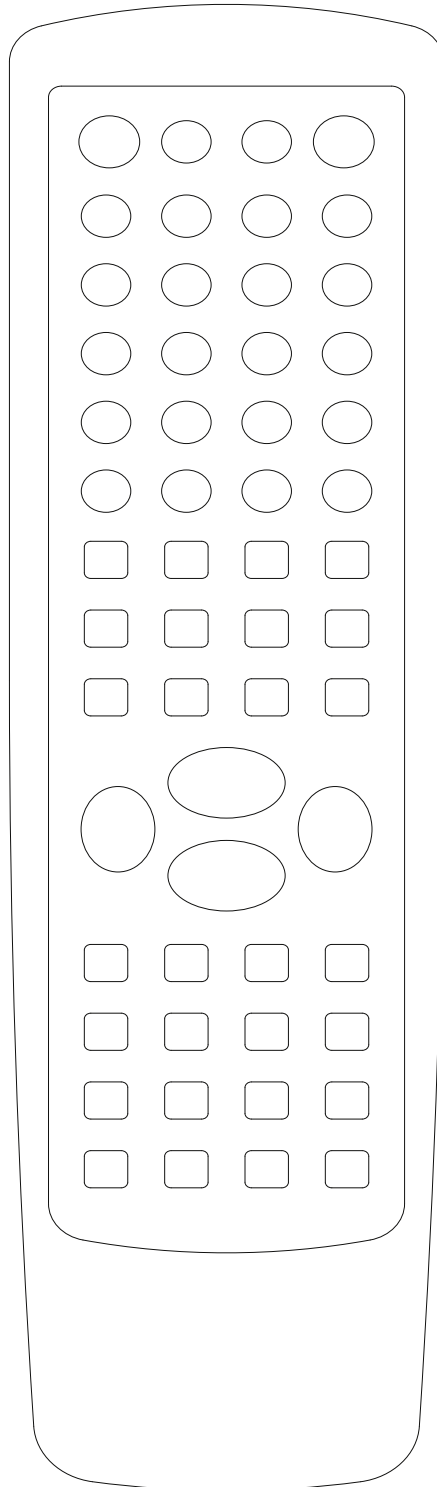

SE-56

SE-56
Up to 56 Keys
Dimensions (mm.) 200 x 50 x 26
Rubber Keypad Keypad Inlay
Batteries: 2 x AAA
LED Indicator

Celadon, Inc. - Blank Key Layout