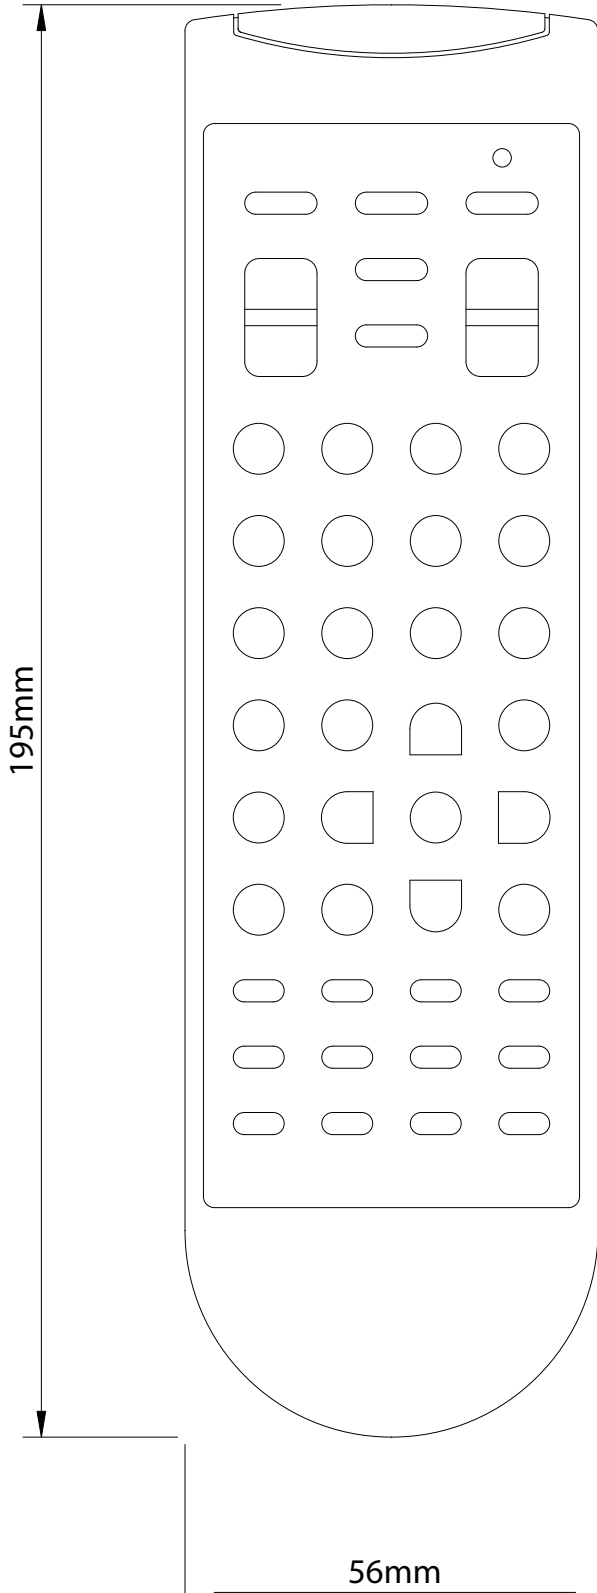

CASE: **SC-45**

Celadon Blank Keypad Layout			
MODEL NAME			
CASE NO.	SC-45	SCALE	
DATE	2000.07.13	DRAWING	