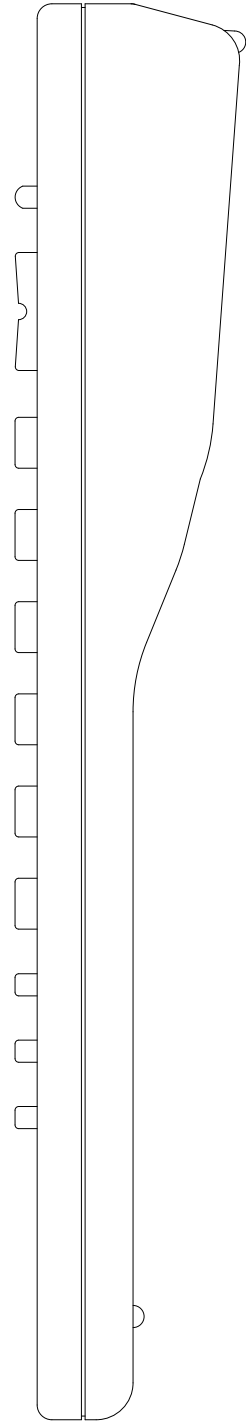

CASE: **SC-45**

Celadon Blank Keypad Layout			
MODEL NAME			
CASE NO.	SC-45	SCALE	
DATE	2000.07.13	DRAWING	